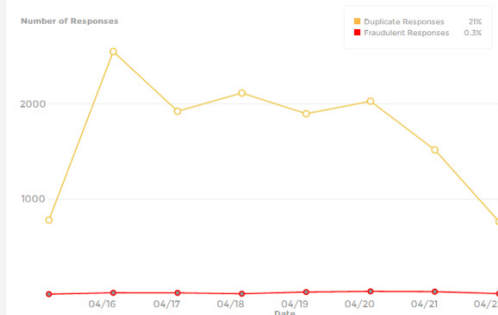

SURVALIDATE PROJECT-SPECIFIC SUMMARY VIEW

Export Entire Results | Show Graphs | Column Keys

Select View: Summary Duplicate Fraud

Show 10 entries Search:

Project	ID	Date	SV Score	Dupe Score	Fraud Score	Mobile	IP
8905	7787e3f4e3441737306e46b009502b43	2016-03-09 19:17:35	0	0	0	0	43.239.71.153
8905	3037D987-54E6-ES11-B111-125BD AFFIDFI	2016-03-09 20:12:30	0	0	0	0	86.97.35.240
8905	E316F821-58E6-ES11-B111-125BD AFFIDFI	2016-03-09 20:58:08	0	0	0	1	92.96.47.106
8905	96D8D175-69E6-ES11-B111-125BD AFFIDFI	2016-03-09 22:40:57	0	0	0	0	2.49.50.80
8905	b668e683dc-b03686c70635915e699001	2016-03-09 23:03:58	6	0	10	0	92.98.69.151
8905	274cc6d8ac18efbf89b6a50516a62590	2016-03-10 00:18:10	0	0	0	0	217.165.2.148
8905	69e3be6591d802e248a36480e27b5d96	2016-03-10 00:18:39	26	82	0	0	217.165.84.16
8905	EE9C988D-77E6-ES11-B111-125BD AFFIDFI	2016-03-10 00:22:59	34	89	10	0	5.32.10.46
8905	8ABAE710-7AE6-ES11-B111-125BD AFFIDFI	2016-03-10 00:39:44	22	69	0	0	2.49.220.7

SurValidate is the most cost-effective digital fingerprinting and fraud prevention service on the market!

- Costs as low as $0.00064 per hit
- No annual contract or commitment
- Hits never expire

Number Of Hits

Cost

Cost Per Hit

100,000	$1,500	$0.0150
1,000,000	$2,500	$0.0025
2,500,000	$5,000	$0.0020
5,000,000	$7,500	$0.0015
10,000,000	$10,000	$0.0010
25,000,000	$20,000	$0.0008
50,000,000	$32,000	$0.00064

Let SurValidate reduce your costs and increase your peace of mind! To learn more, schedule a demo, or start your free trial, please visit us at www.bizpinion.com/survalidate or contact Bill Parker at bill@bizpinion.com, or call 215.589.5513.